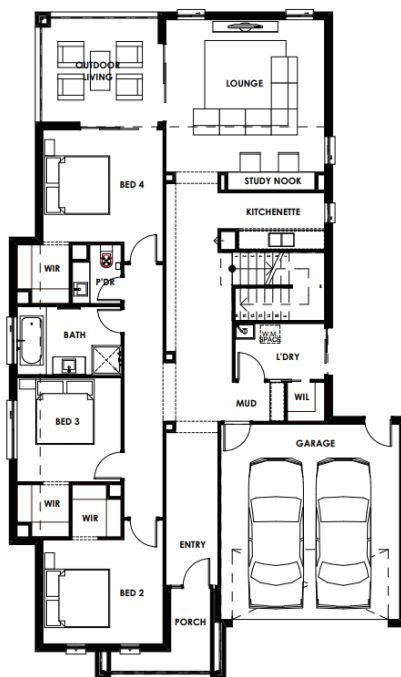

Springridge
Lot 8107 Daffodil Cr. Wallan
Lot size: 25m x 55m 1375m²

\$995,020*

Wingate 35
Cottesloe facade

4 2 2

PACKAGE INCLUSIONS*

- ✓ Fixed Site cost
- ✓ 20 mm stone with 40mm edging to kitchen benchtop
- ✓ High ceiling 2590mm to Ground Floor
- ✓ 900mm kitchen appliances and dishwasher included
- ✓ Timber Laminate Flooring to main areas, Category 2 Carpet to Bedrooms and second Living areas
- ✓ Heating and cooling included
- ✓ Lighting pack included